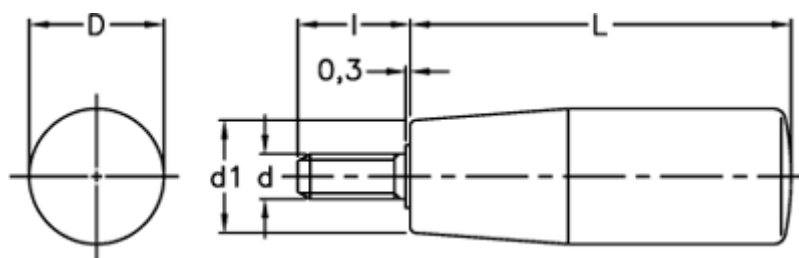

Data Sheet

Article number: 2304021912
Description: E+G Handle
I.280/80 p-M10x30

Measures

D = 26
d1 = 21
d 6g = M10
l = 30
L = 80